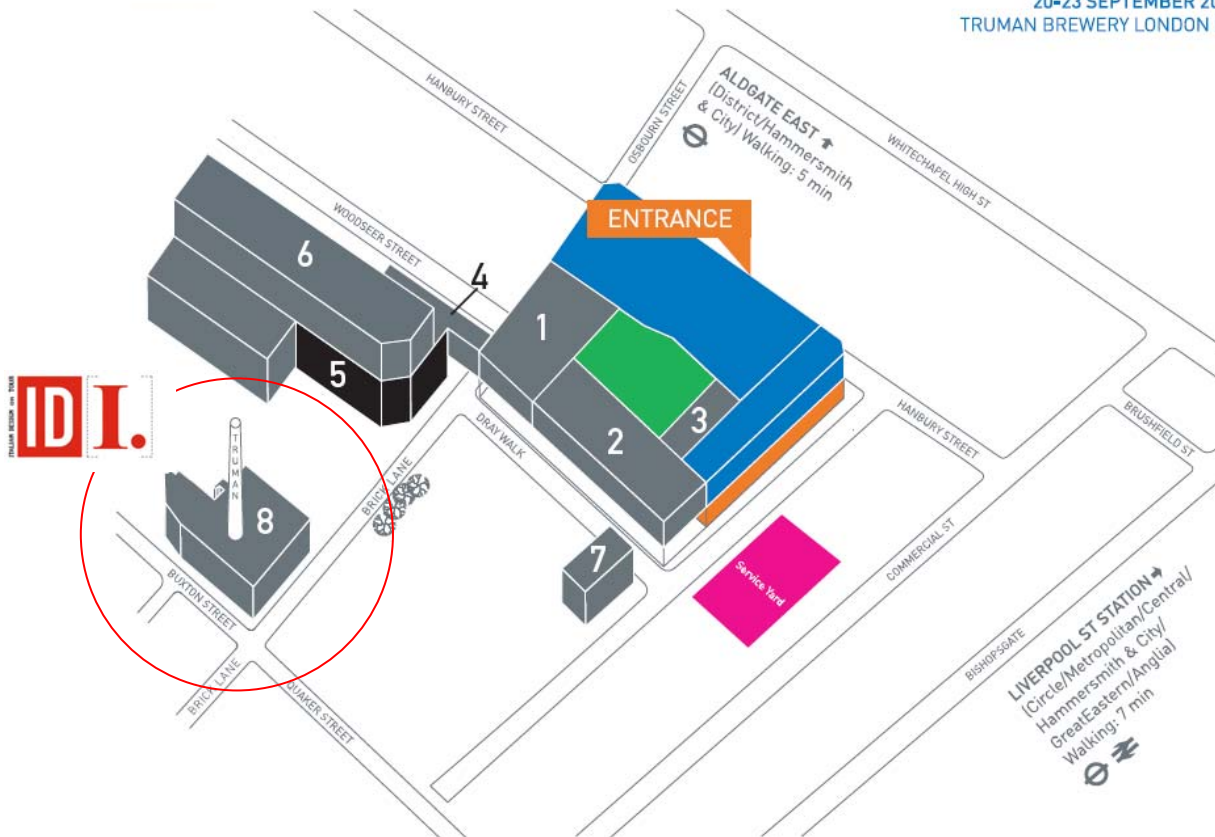

# TENT LONDON

20-23 SEPTEMBER 2007  
TRUMAN BREWERY LONDON UK

- CONTENT**
- CIRCA**
- TALENT ZONE**
- SUPERBRANDS**
- YOUR SPACE**
- URBANTINE**

- YOUR SPACE BUILDINGS /**
- 1 - RAREBREEDS, RETIRED WEAPONS (T2)
  - 2 - SOURCE, YSD (T3)
  - 3 - DESIGN CLUB (T4)
  - 4 - THE BRIDGE
  - 5 - SUPERBRANDS (ATLANTIS GALLERY)
  - 6 - BRAVEART STANDARD LIFE (ATLANTIS 2ND)
  - 7 - ID.LAB (DRAY WALK)
  - 8 - IDOT (BOILER HOUSE)

## I.DoT OPENING TIMES:

Thursday 20 Set. – Tuesday 25 Set.: 10 am – 8 pm  
 Sunday 23 Set.: 11 am – 5 pm  
 Opening Party – Friday 21 Set.: from 8 pm

## HOW TO REACH US:

Truman Brewery, Brick Lane, London, E1.  
 Main entry: Hanbury Street.

## TRANSPORT:

Liverpool Street Station (Line: Central, Metropolitan, Circle, Hammersmith e Nation Rail Service)  
 5 min. on foot.

Aldgate East Underground Station (Line: District, Hammersmith e City)  
 5 min. on foot